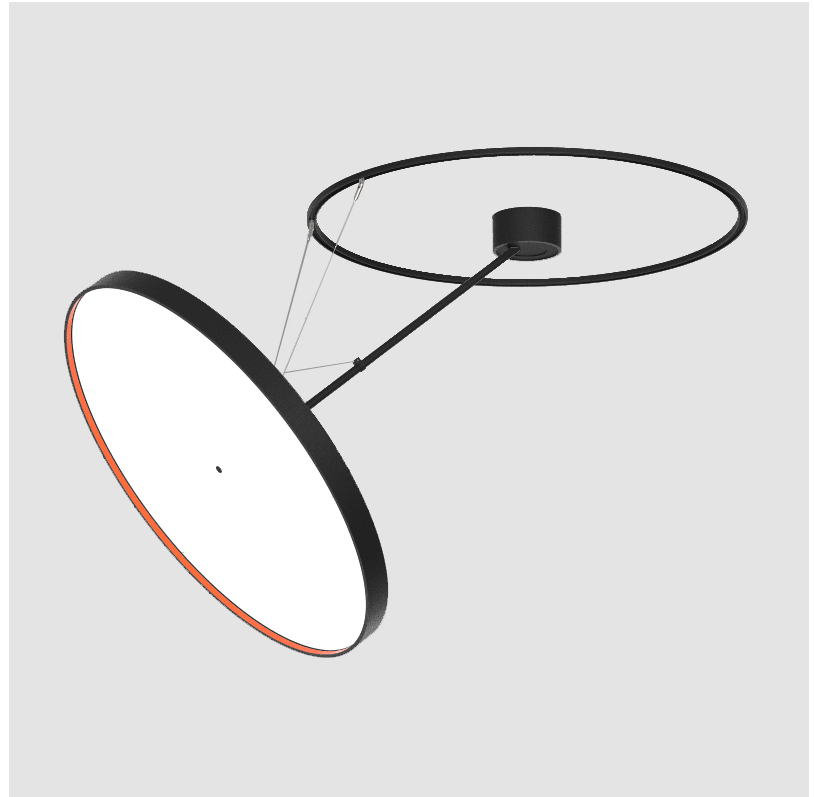

SIGN DIVA DANCER KORONA SUSPENSION

A30881-

base number LED Dimming Color Temperature Finishes (Diamond) Finishes (Triangle) Finishes (Circle) Diffuser

- To build a product code in our configurator select the specify button on the base model # product page
- To build a manual product code on this datasheet choose from the options listed below in blue font and add the suffix to the base model #

GENERAL

Series: Sign Diva Dancer
 Subseries: Sign Diva Dancer Korona
 Brand: Prolicht
 Division: Architectural
 Mounting Type: Suspension
 Mounting Location: Ceiling
 Subcategory: Pendant

PHYSICAL

Shape: Round
 Diameter (mm): 850
 Diameter (in): 33 7/16
 Height (mm): 870
 Height (in): 34 1/4
 Light Distribution: Adjustable / Direct
 Weight (kg): 10.5
 Weight (lbs): 23.1
 Diffuser: PMMA - Opal / Micro-Prism / Sparkling Secret / Vintage Industrial
 Fixture Finish: SSR / BKV / CWI / CRY / HAB / UFT / ITA / RUA / FTG / MYG / LOD / PUS / FRO / FUP / KIA / POP / BLS / SPG / MEY / GOH / GUM / CHC / COM / ABZ / JAG / OBR / MOS / ROR
 Fixture Material: Extruded Aluminum / Steel

LED

Color Temperature (°K): 2700 / 3000 / 4000
 Max. Delivered Lumen (lm): 11160 / 11388 / 11620
 CRI: >90 CRI
 Lamp Life (hrs): 50000

OPTICAL

Adjustability: Rotational Canopy 170°; Tilting Canopy ±50°; Tilting Head ±90°

RATINGS AND CERTIFICATIONS

Certified By: Certified for North American Standards
 IP rating: IP20

SIGN DIVA DANCER KORONA SUSPENSION

A30881-

PROJECT

TYPE

SPECIFIER

QUANTITY