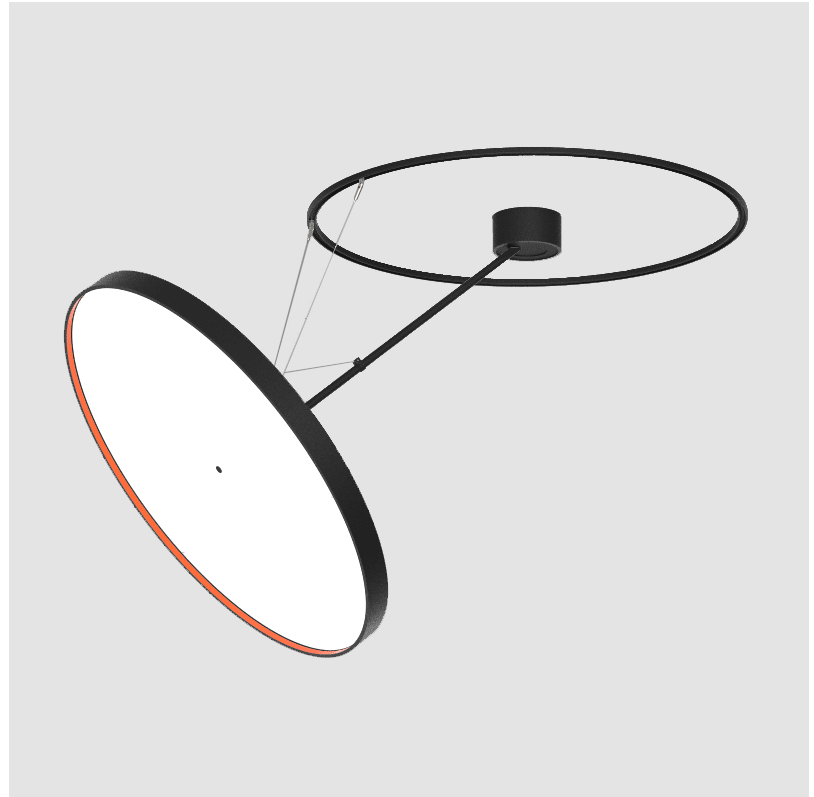

PROJECT	_____
TYPE	_____
SPECIFIER	_____
QUANTITY	_____
DATE	_____

SIGN DIVA DANCER KORONA SUSPENSION

A30881-

base number	LED Dimming	Color Temperature	Finishes (Diamond)	Finishes (Triangle)	Finishes (Circle)	Diffuser
-------------	-------------	-------------------	--------------------	---------------------	-------------------	----------

GENERAL

Series: Sign Diva Dancer
Subseries: Sign Diva Dancer Korona
Brand: Prolicht
Division: Architectural
Mounting Type: Suspension
Mounting Location: Ceiling
Subcategory: Pendant

PHYSICAL

Shape: Round
Diameter (mm): 850
Diameter (in): 33 7/16
Height (mm): 870
Height (in): 34 1/4
Light Distribution: Adjustable / Direct
Weight (kg): 10.5
Weight (lbs): 23.1
Diffuser: PMMA - Opal / Micro-Prism / Sparkling Secret / Vintage Industrial
Fixture Finish: SSR / BKV / CWI / CRY / HAB / UFT / ITA / RUA / FTG / MYG / LOD / PUS / FRO / FUP / KIA / POP / BLS / SPG / MEY / GOH / GUM / CHC / COM / ABZ / JAG / OBR / MOS / ROR
Fixture Material: Extruded Aluminum / Steel

LED

Color Temperature (°K): 2700 / 3000 / 4000
Max. Delivered Lumen (lm): 11160 / 11388 / 11620
CRI: >90 CRI
Lamp Life (hrs): 50000

OPTICAL

Adjustability: Rotational Canopy 170°; Tilting Canopy ±50°; Tilting Head ±90°

RATINGS AND CERTIFICATIONS

Certified By: Certified for North American Standards
IP rating: IP20

SIGN DIVA DANCER KORONA SUSPENSION

A30881-

PROJECT

TYPE

SPECIFIER

QUANTITY