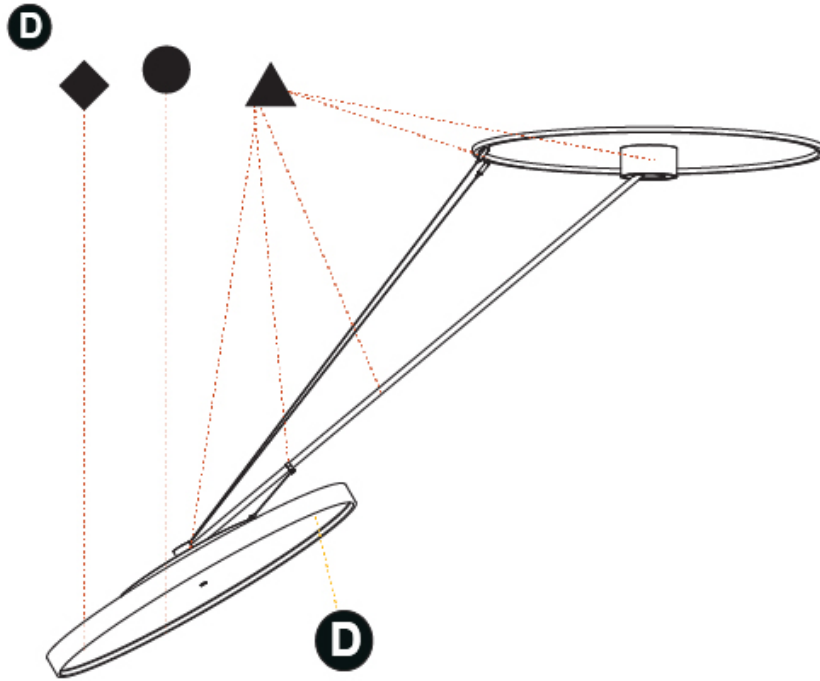

SIGN DIVA DANCER KORONA SUSPENSION

A30882-

PROJECT	_____
TYPE	_____
SPECIFIER	_____
QUANTITY	_____
DATE	_____